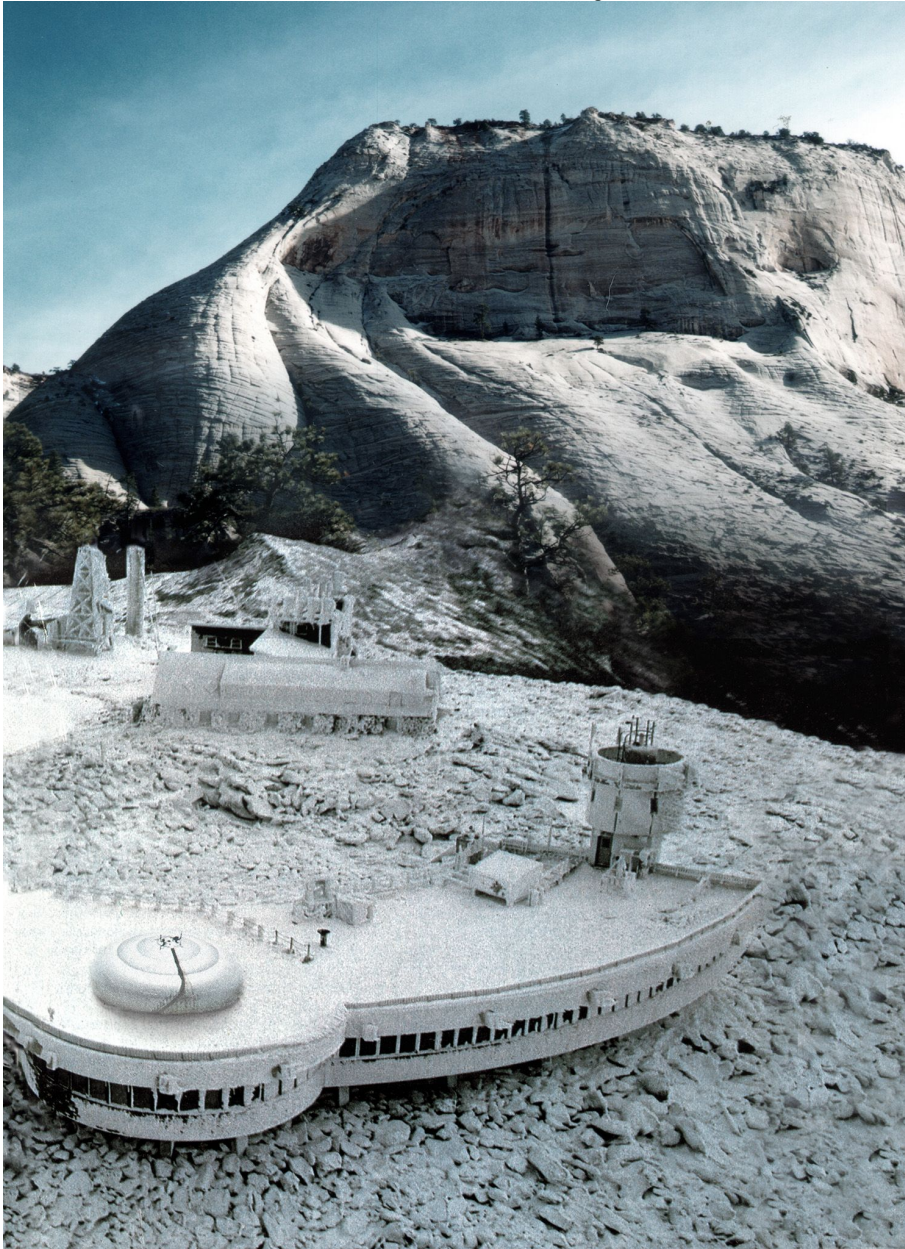

OLIVER WASOW

Oliver Wasow, *Mountain Research Center, Colorado*, 1992
Cibachrome, 30 x 22 in. (76.2 x 55.9 cm)
OW-0087