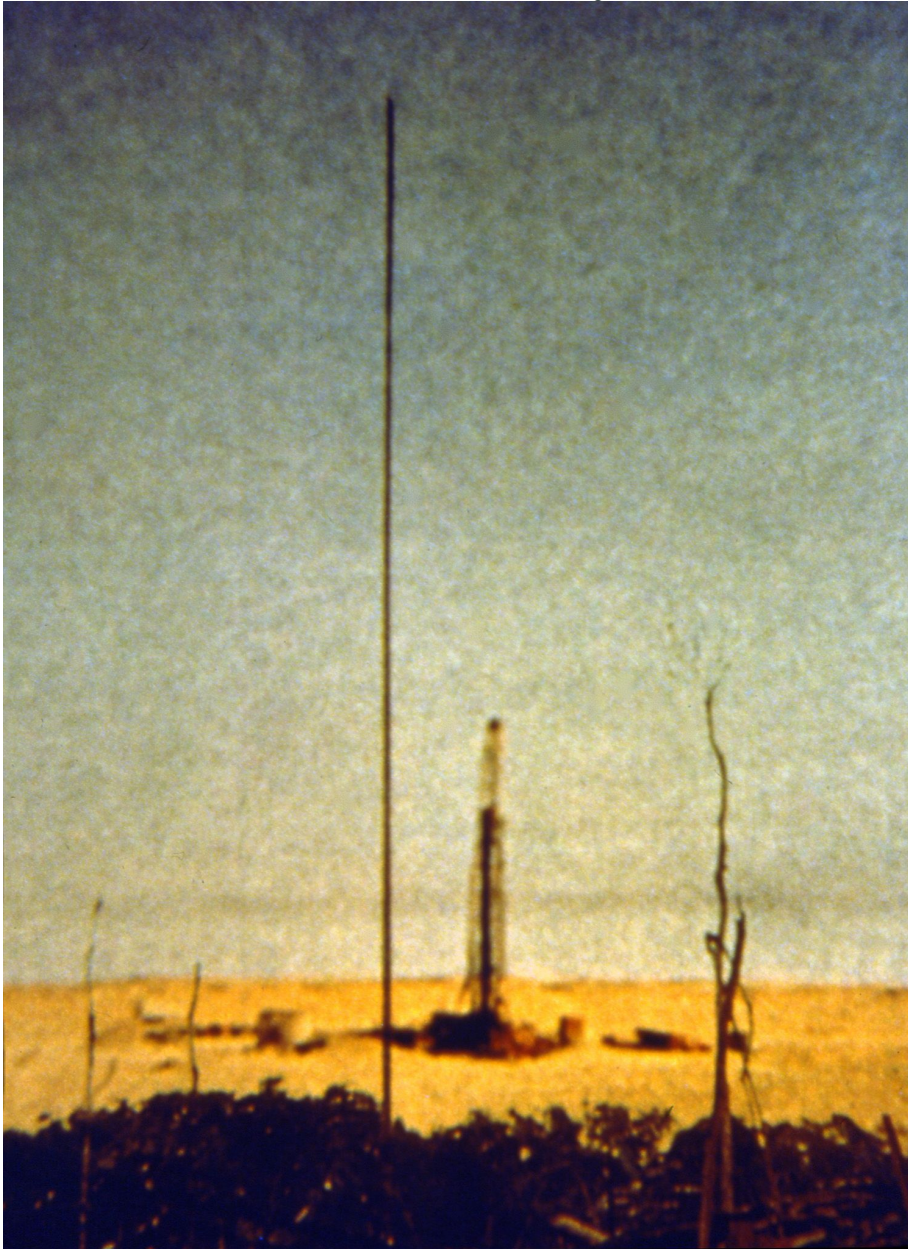

OLIVER WASOW

Oliver Wasow, *Desert Pole*, 1988
Cibachrome, 24 x 17 in. (61 x 43.2 cm)
OW-0009